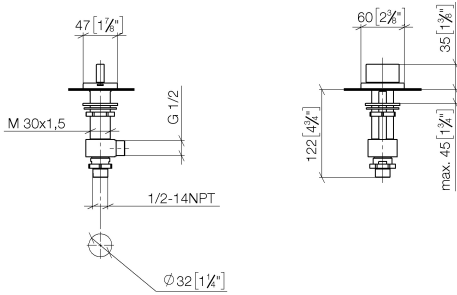

20 004 706

- hole diameter 32 mm
- rosette 60 x 47 mm
- with hot marking

	Brushed Champagne (22kt Gold)	20 004 706-46
	Chrome	20 004 706-00
	Brushed Platinum	20 004 706-06
	Dark Chrome	20 004 706-19
	Champagne (22kt Gold)	20 004 706-47
	Brushed Dark Platinum	20 004 706-99

20 004 706

mm [inches]

Flow rate chart

Certificates

IAPMO_N-4976.

LGA_28687.

IAPMO_6397.

WRAS_240202020.

20 004 706

Parts for other finishes can be found here: [Chrome](#)

Spare parts list

No.	Item Number	Name	Quantity used	Delivery time
1	90 20 70 051 07-46	handle (hot)	1	30
2	04 17 11 058 52 90	side panel	1	2
3	90 90 03 152 00 90	top	1	2
4	04 23 10 032 78 90	fixing set	1	2
5	04 17 11 023 10 90	distributor	1	2
6	90 23 30 040 00-46	threaded connector	1	-
Spare part can no longer be ordered, please order the replacement item				
7	09 30 11 059 90	disc	1	2
8	09 23 10 012 90	nut	1	2